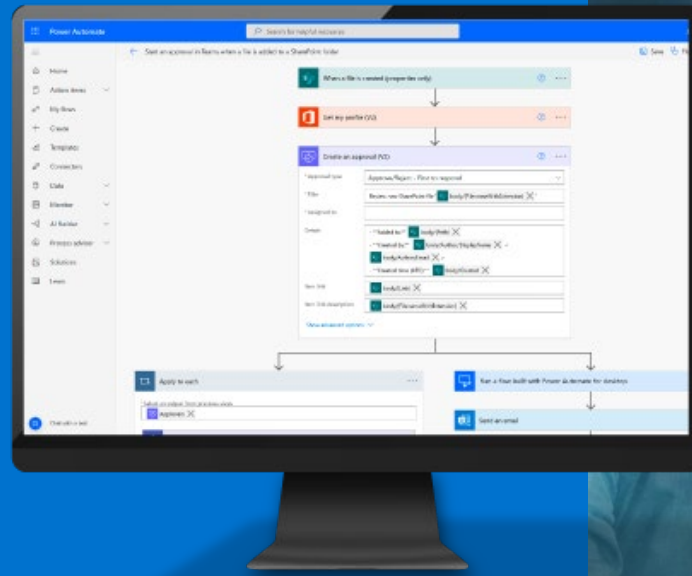

Using components within Fabric.

Logging in to Fabric

<https://app.fabric.microsoft.com>

The Fabric Experience

An Example

Components Used

DATA FACTORY

DATA WAREHOUSE

POWER BI

Data Warehouse

Storing Data

- Data Lake-Based
- Two Options:
 - Data Warehouse – Structured Data
 - Lakehouse – Unstructured Data

Data Warehouse

Loading Data

- Data Integration (Similar to SQL Server Integration Services)
- Dataflows – Transform Data
- Data Pipelines – Workflow

Data Warehouse

Visualizing Data

- Power BI Desktop
- Power BI Service
- Report Builder

Demo

Microsoft
Partner

Q&A

Business
Technology
Services

Questions?