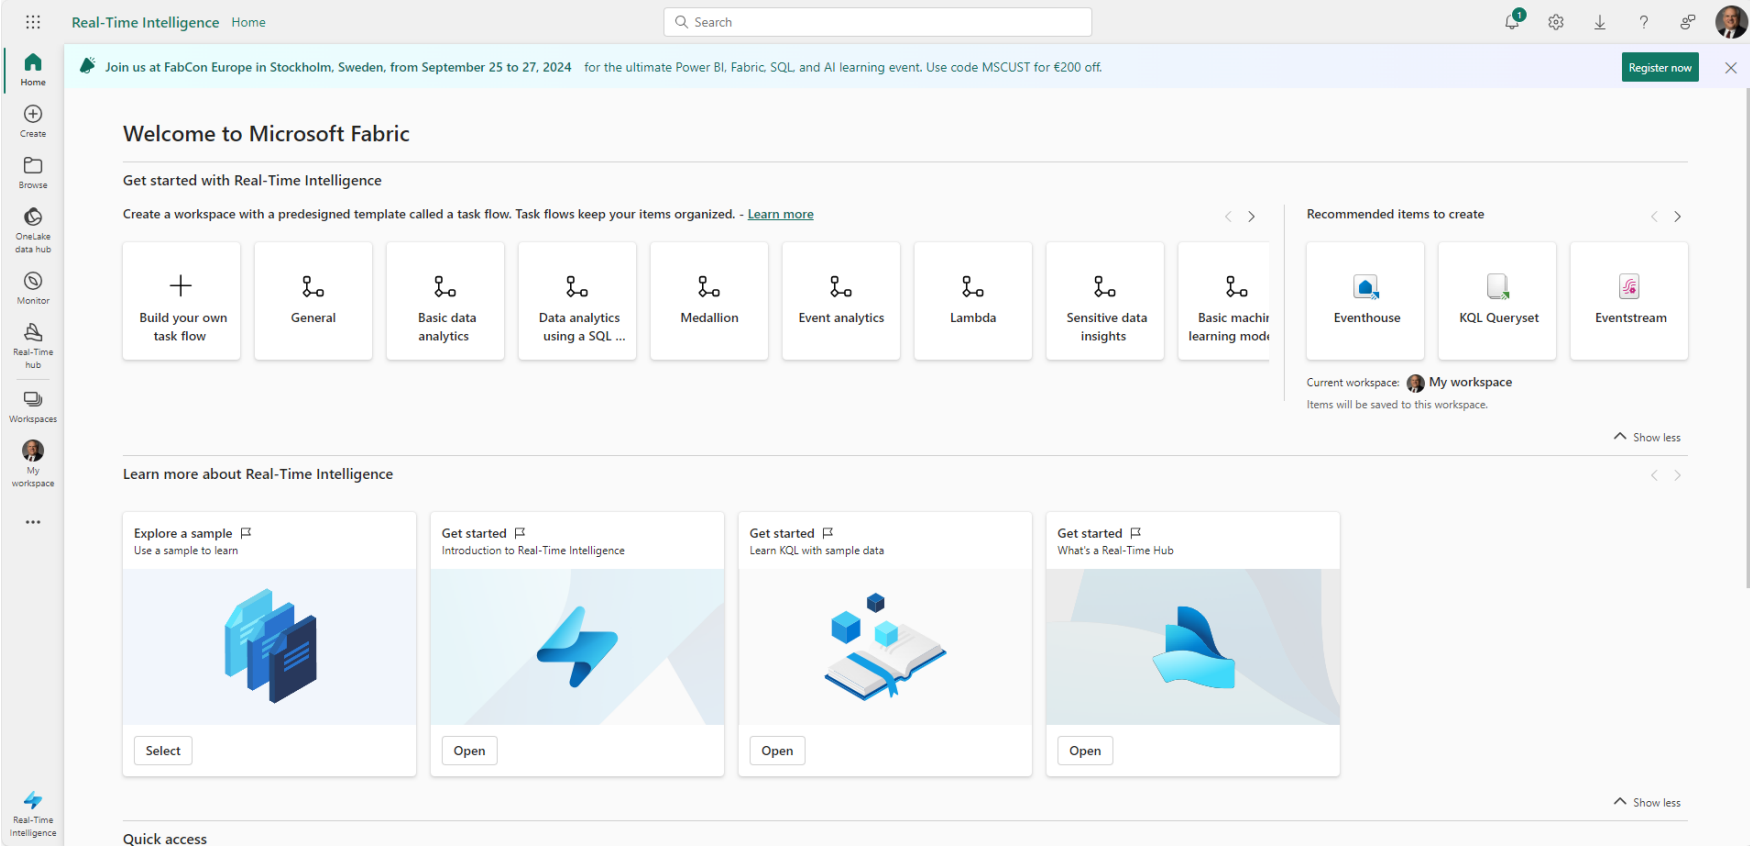

What Is Microsoft Fabric?

Components

Real-Time Intelligence