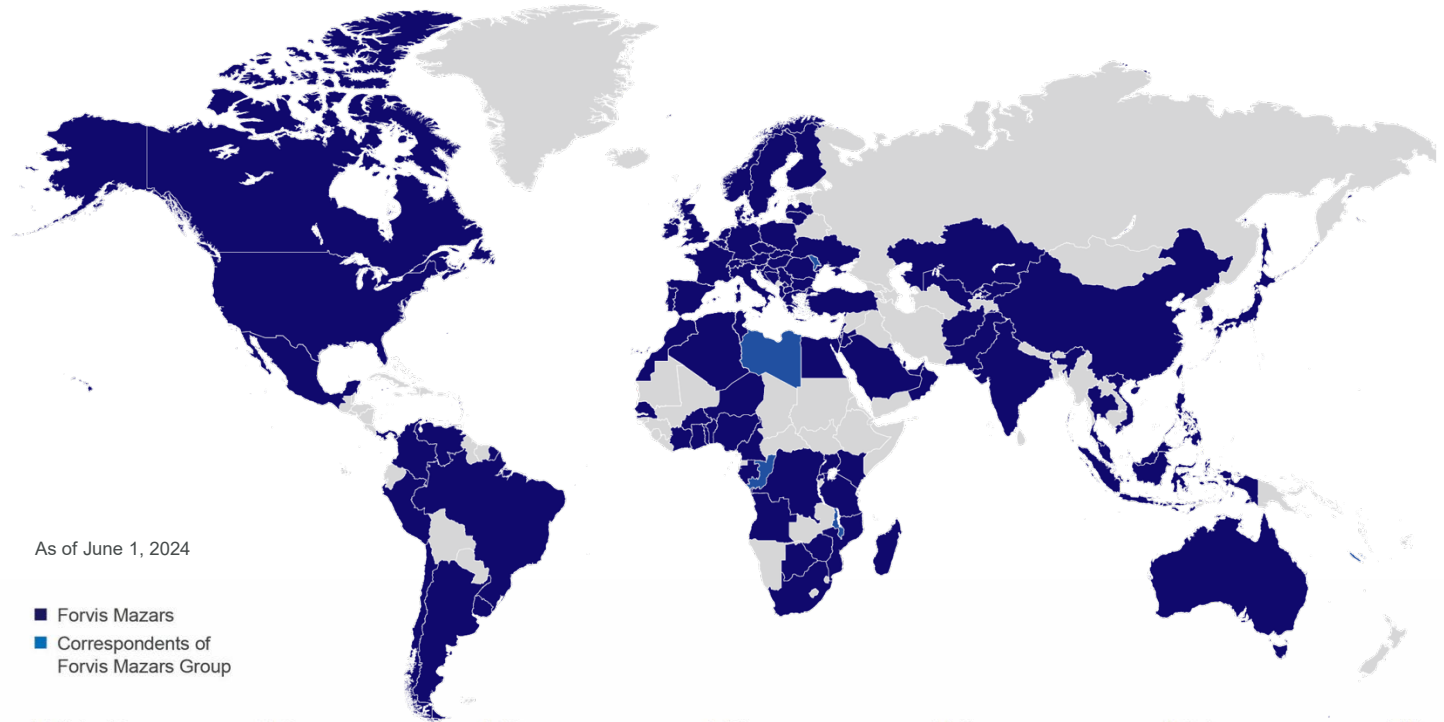

Combined Revenue (2023)

100+

Combined Countries & Territories

400+

Combined Offices & Locations

1,800+

Combined Partners

40,000+

Combined Employees

* Source: IAB World Network rankings, based on most recent rankings

2023 revenues: FORVIS \$1.7bn (€1.6bn), Mazars (expected) \$3bn (€2.8bn)

Forvis Mazars is the brand name for the Forvis Mazars Global network (Forvis Mazars Global Limited) and its two independent members: Forvis Mazars, LLP in the United States and Forvis Mazars Group SC, an internationally integrated partnership operating in over 100 countries and territories.